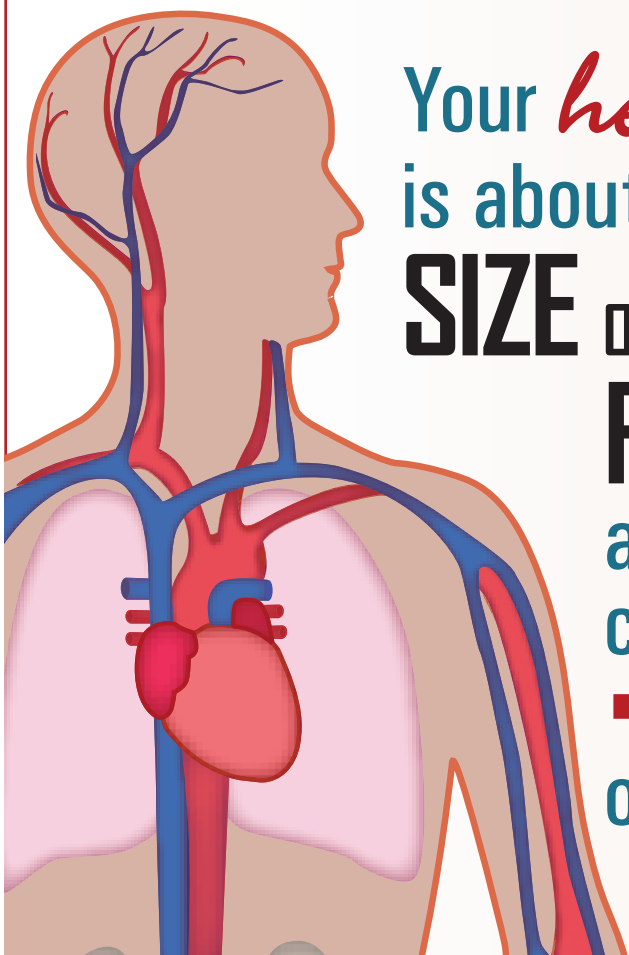

AN *Incredible* MACHINE

THE HUMAN HEART

👂 Psst...It's a muscle.

The most dependable pump in the world!!

THE AVERAGE HEART *beats* 70 TIMES

PER MINUTE

THAT'S ABOUT 100,000 TIMES EACH DAY!

THAT'S MORE THAN 36 MILLION TIMES A YEAR!

THAT'S ABOUT 3 BILLION TIMES IN A LIFETIME!

(WHOA!)

Your *heart* is about the **SIZE** OF A **FIST** and is located close to the **MIDDLE** of the chest.

Your *heart weighs* BETWEEN 7 & 15 OUNCES, less than approximately 4 medium sized bananas.