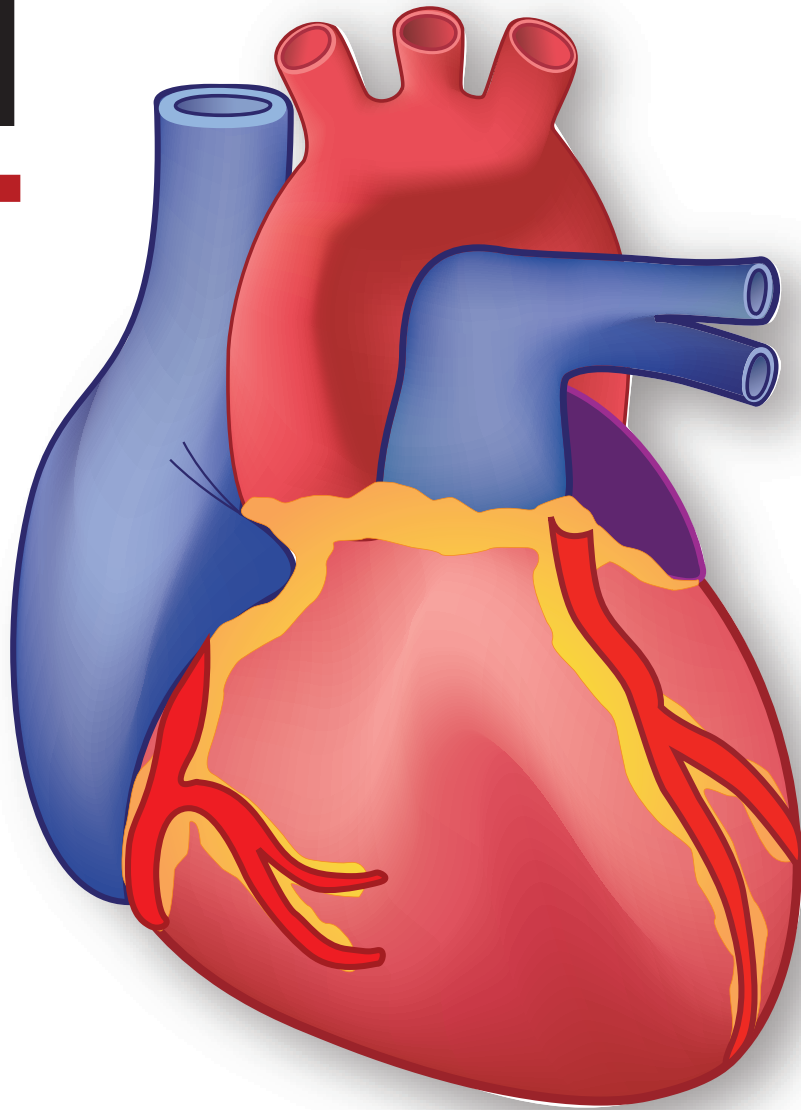

AN *Incredible* MACHINE

THE HUMAN HEART

👂 Psst...It's a muscle.

The most dependable pump in the world!!

THE AVERAGE HEART *beats* 70 TIMES

PER MINUTE

THAT'S ABOUT 100,000 TIMES EACH DAY!

THAT'S MORE THAN 36 MILLION TIMES A YEAR!

THAT'S ABOUT 3 BILLION TIMES IN A LIFETIME!

(WHOA!)

Your *heart* is about the **SIZE** OF A **FIST** and is located close to the **MIDDLE** of the chest.

Your *heart weighs* BETWEEN 7 & 15 OUNCES, less than approximately 4 medium sized bananas.